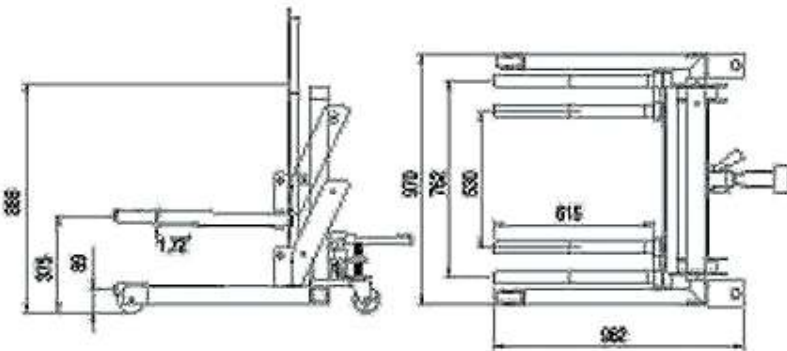

WHEEL DOLLY & BRAKE DRUM HANDLE

WD - 1250

BD - 72040

WD - 1250

OUTBOARD DRUM

INBOARD DRUM WITH WITH DISC WHEEL HUB

BD - 72040

DESIGNED FOR REMOVING INSTALLATION AND TRANSPORTING OUTBOARD MOUNTED BRAKE DRUMS AND INBOARD MOUNTED WITH DISC WHEEL HUBS.

ITEM No.	CAPACITY	KG	LIST PRICE
WD - 1250	600KG	103	£643.50
BD - 72040	-	26	£233.62