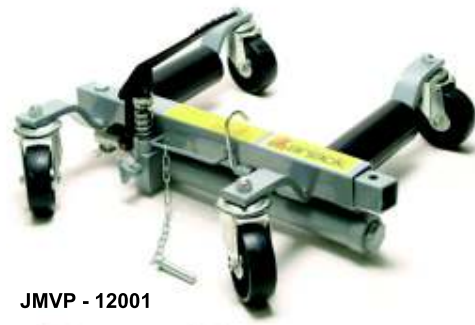

VEHICLE POSITIONING JACK

JMVP - 12002

JMVP - 12001

ITEM No.	CAPACITY	KG	LIST PRICE
JMVP - 12002	450 KGS	24	£69.77
JMVP - 12001	560 KGS	17	£73.90

Hydraulic System

With Safety Pin

COIL SPRING COMPRESSOR

JMAS - 750

FRAME STRAIGHTENER

JMFS - 1010

ITEM No.	CAPACITY	KG	STROKE	LIST PRICE
JMAS - 750	1000KGS	24	110MM	£96.35

ITEM No.	CAPACITY	KG	STROKE	LIST PRICE
JMFS - 1010	10 TON	220	150MM	£670.00

ENGINE LEVELER

JMEL - 1 / JMEL - 2